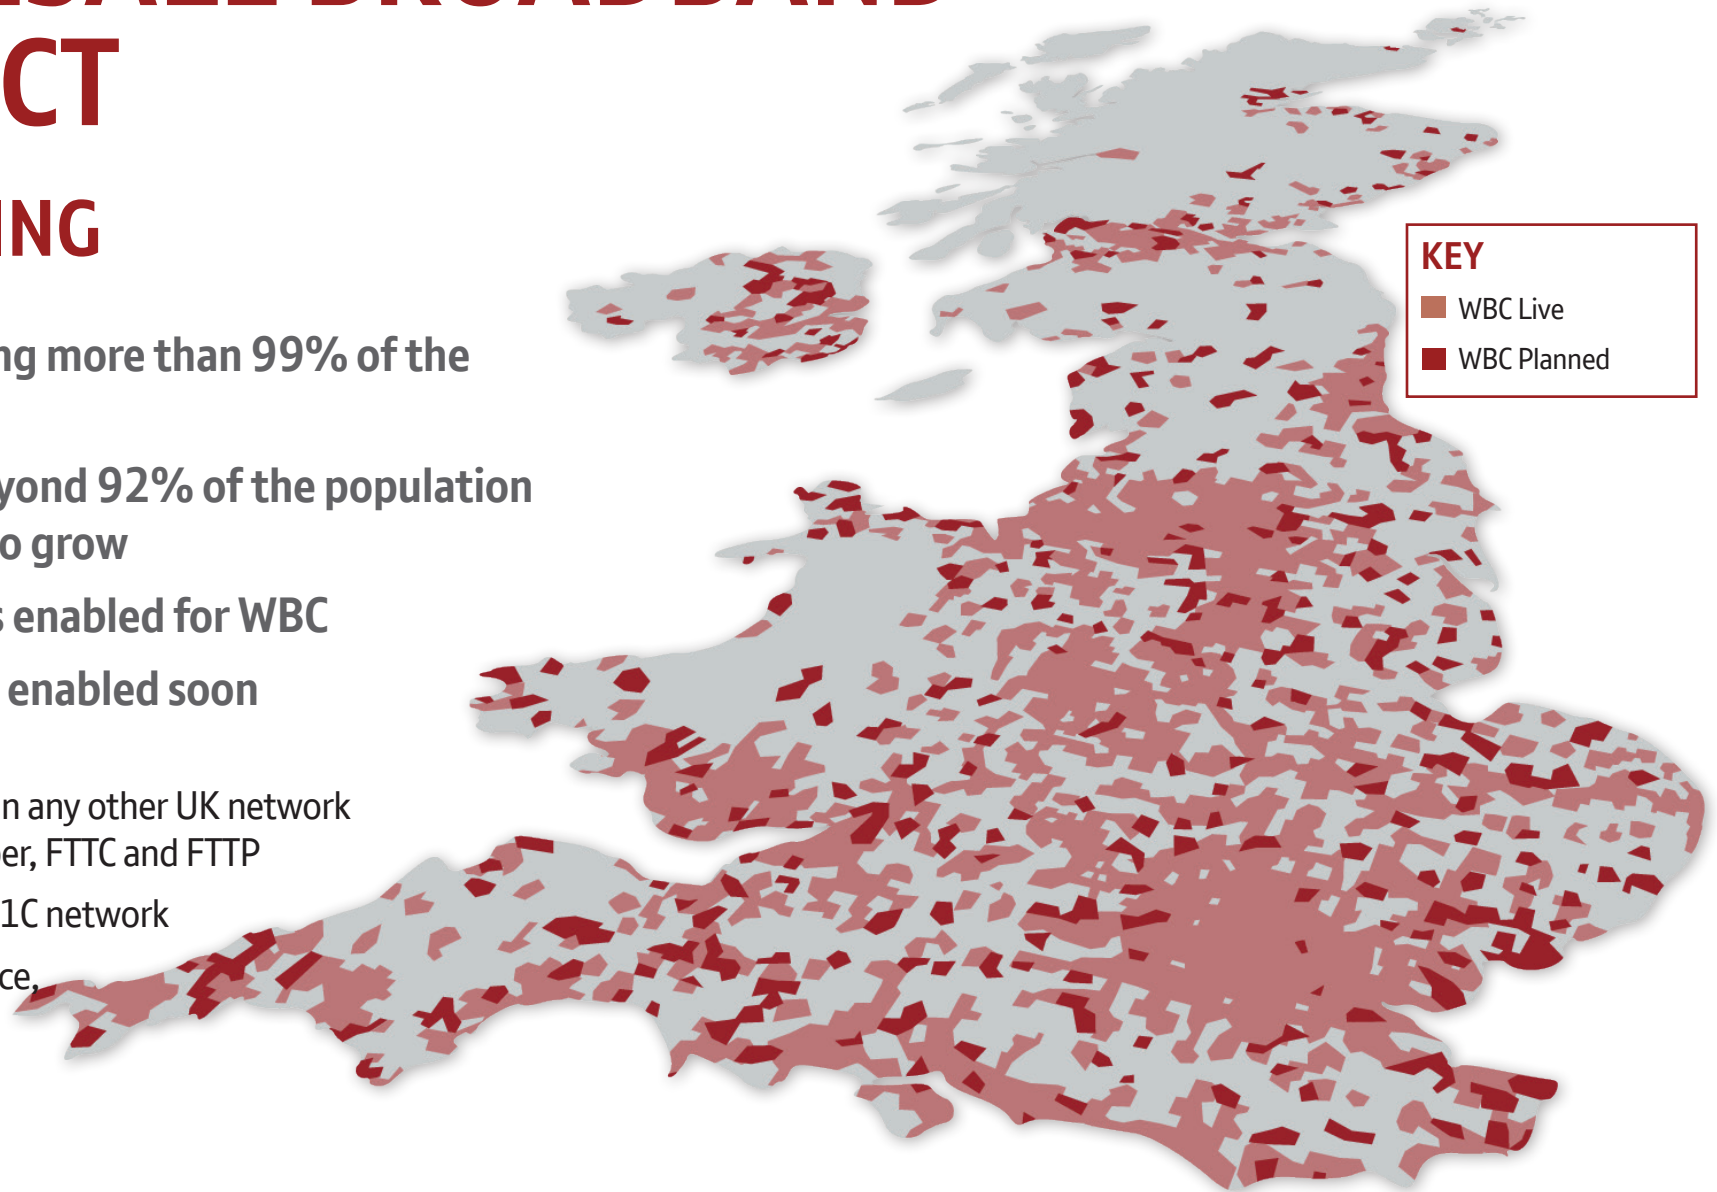

WHOLESALE BROADBAND CONNECT

IT'S GROWING

- Coverage reaching more than 99% of the UK population
- WBC extends beyond 92% of the population and continuing to grow
- Over 2,700 sites enabled for WBC
- 100s more to be enabled soon

More access options than any other UK network provider, including copper, FTTC and FTTP

Run on world-leading 21C network

WBC can support: IP voice, video conferencing, CCTV, TV on demand and much more

KEY

■ WBC Live

■ WBC Planned

FIBRE

FAST SPEED, EXTENSIVE COVER

- Fibre broadband covers over 23 million premises in the UK
- 100 additional dedicated fibre exchanges will be available soon

Speeds up to 40 times faster than copper